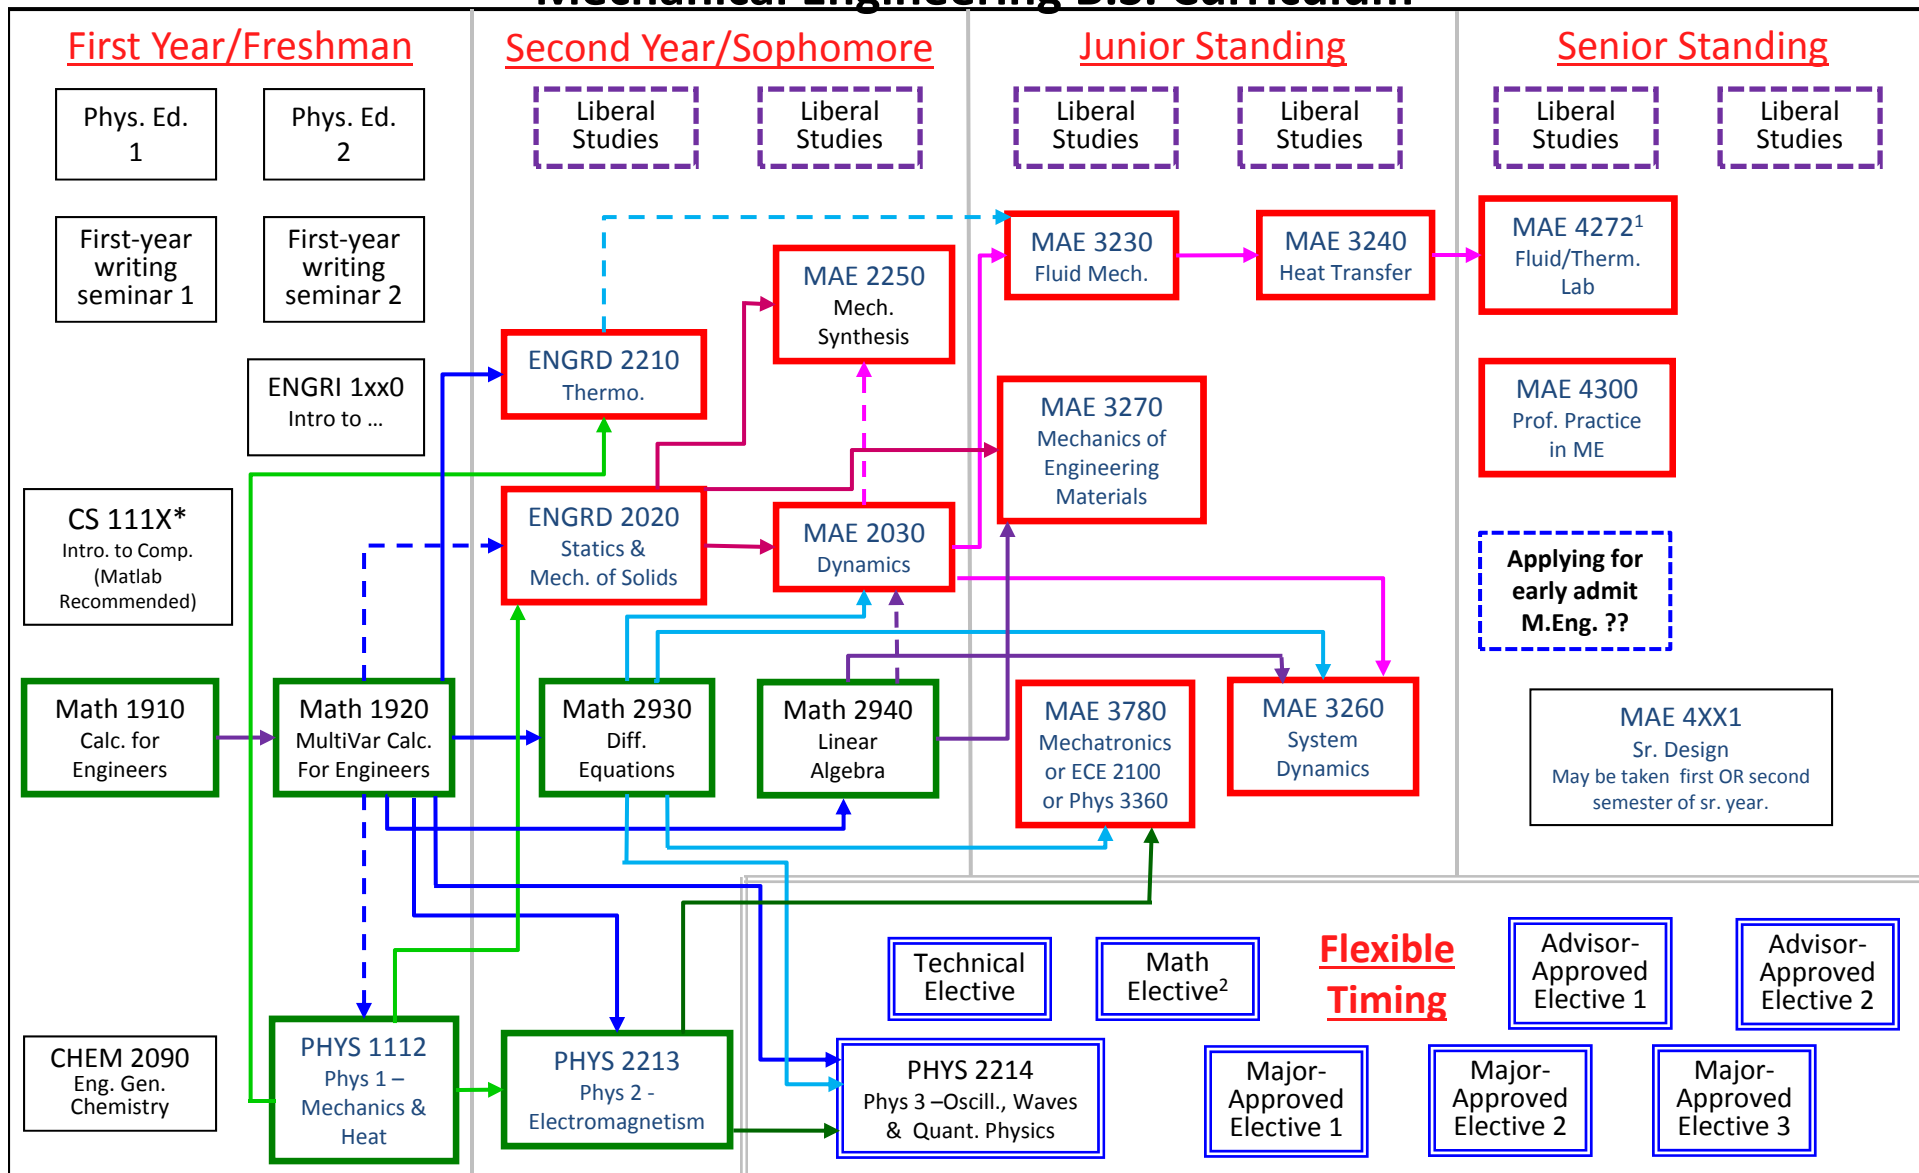

Mechanical Engineering B.S. Curriculum

Notes: 1: MAE 4272 satisfies the Engineering Communications requirement. 2: The Probability and Statistics requirement is satisfied by some (not all) Math Elective Courses. Consult mae.cornell.edu for a list of courses and more info.

prerequisite
 co-requisite
 must take term shown
 unless AP, take term shown
 Flexible Timing
 any term