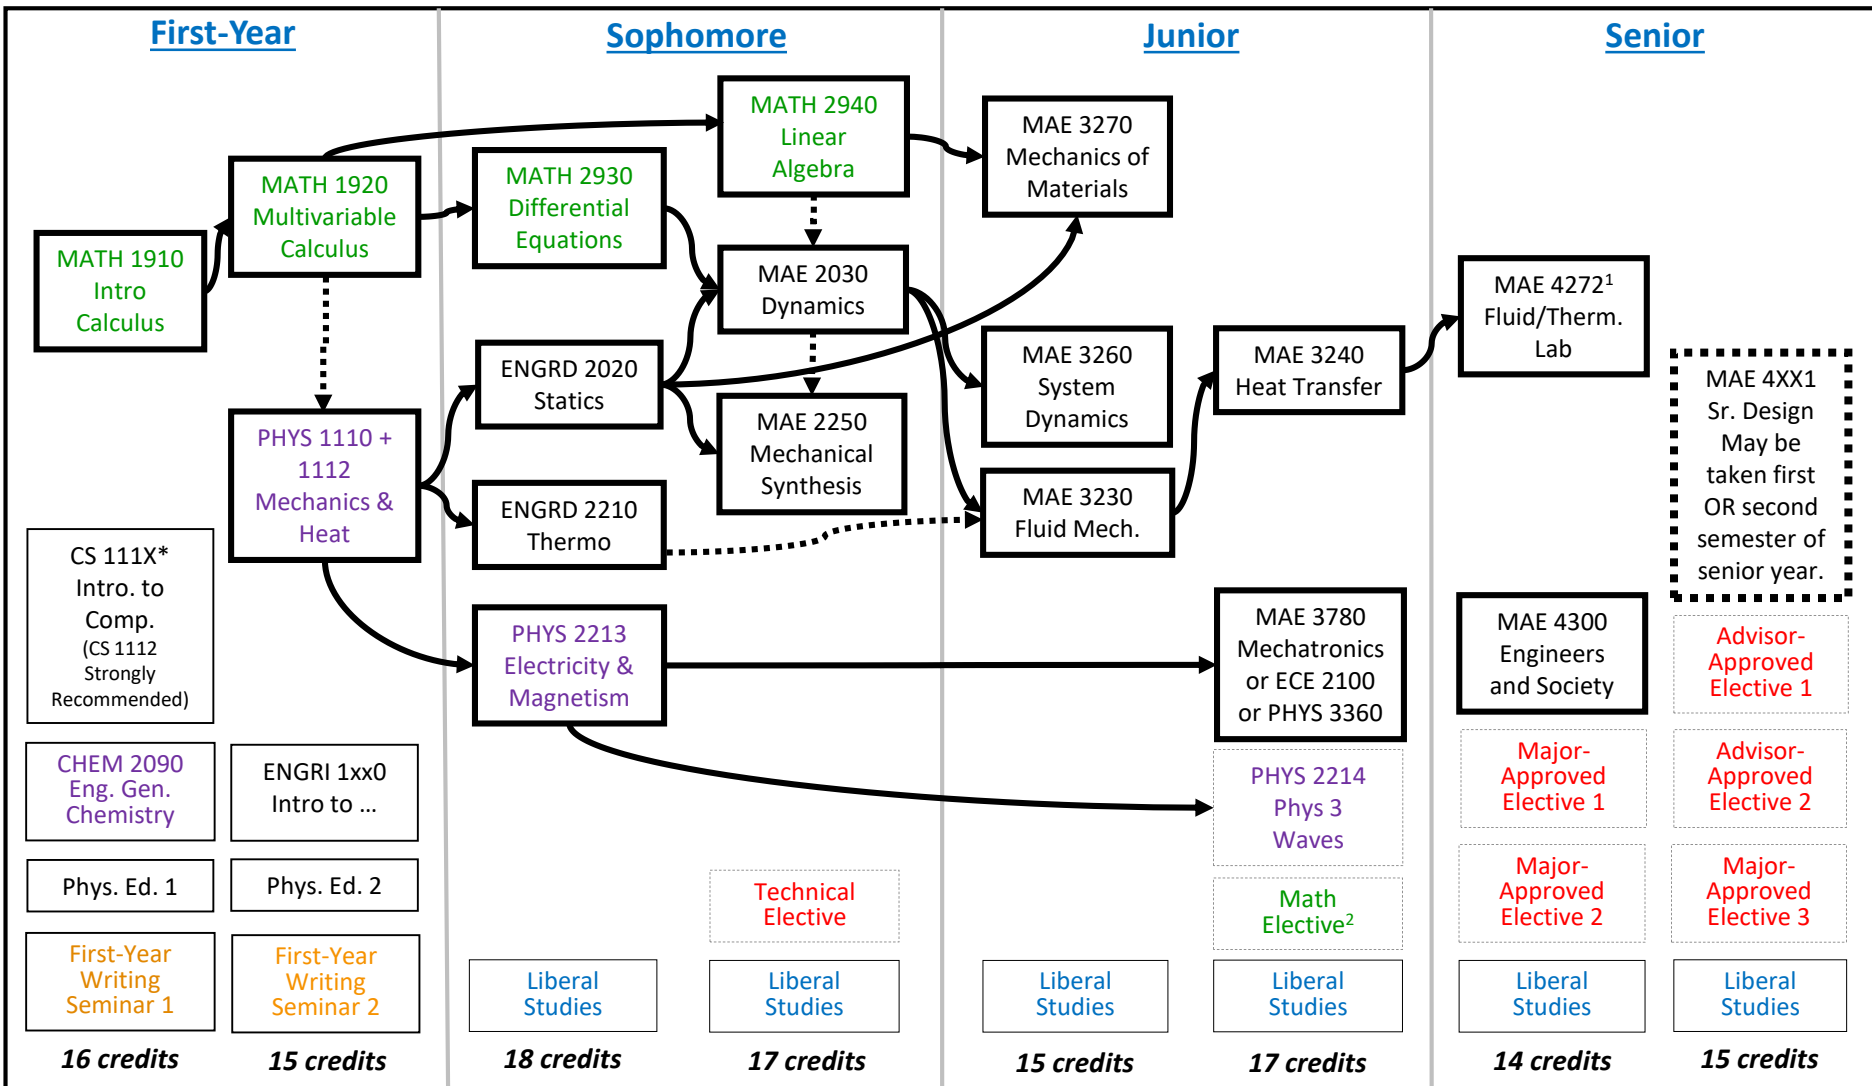

Mechanical Engineering B.S. Curriculum: Flow Chart & Sample Schedule

Notes:

- 1: MAE 4272 satisfies the Engineering Communications requirement.
- 2: The Probability and Statistics requirement is satisfied by some (not all) Math Elective Courses. Consult mae.cornell.edu for a list of courses and more info.
- 3: Redundant and rarely relevant prerequisites are enforced but not shown on the flowchart. These include: MATH1920->ENGRD2210, MATH2930->MAE3780, MATH2930->MAE3260, MATH2940->MAE3260, MATH2930->MAE3230.

————> prerequisite - - - - -> co-requisite

- Usually taken when shown
- When taken varies widely between students
- Must be taken NO LATER than shown for timely graduation
- Must take senior year